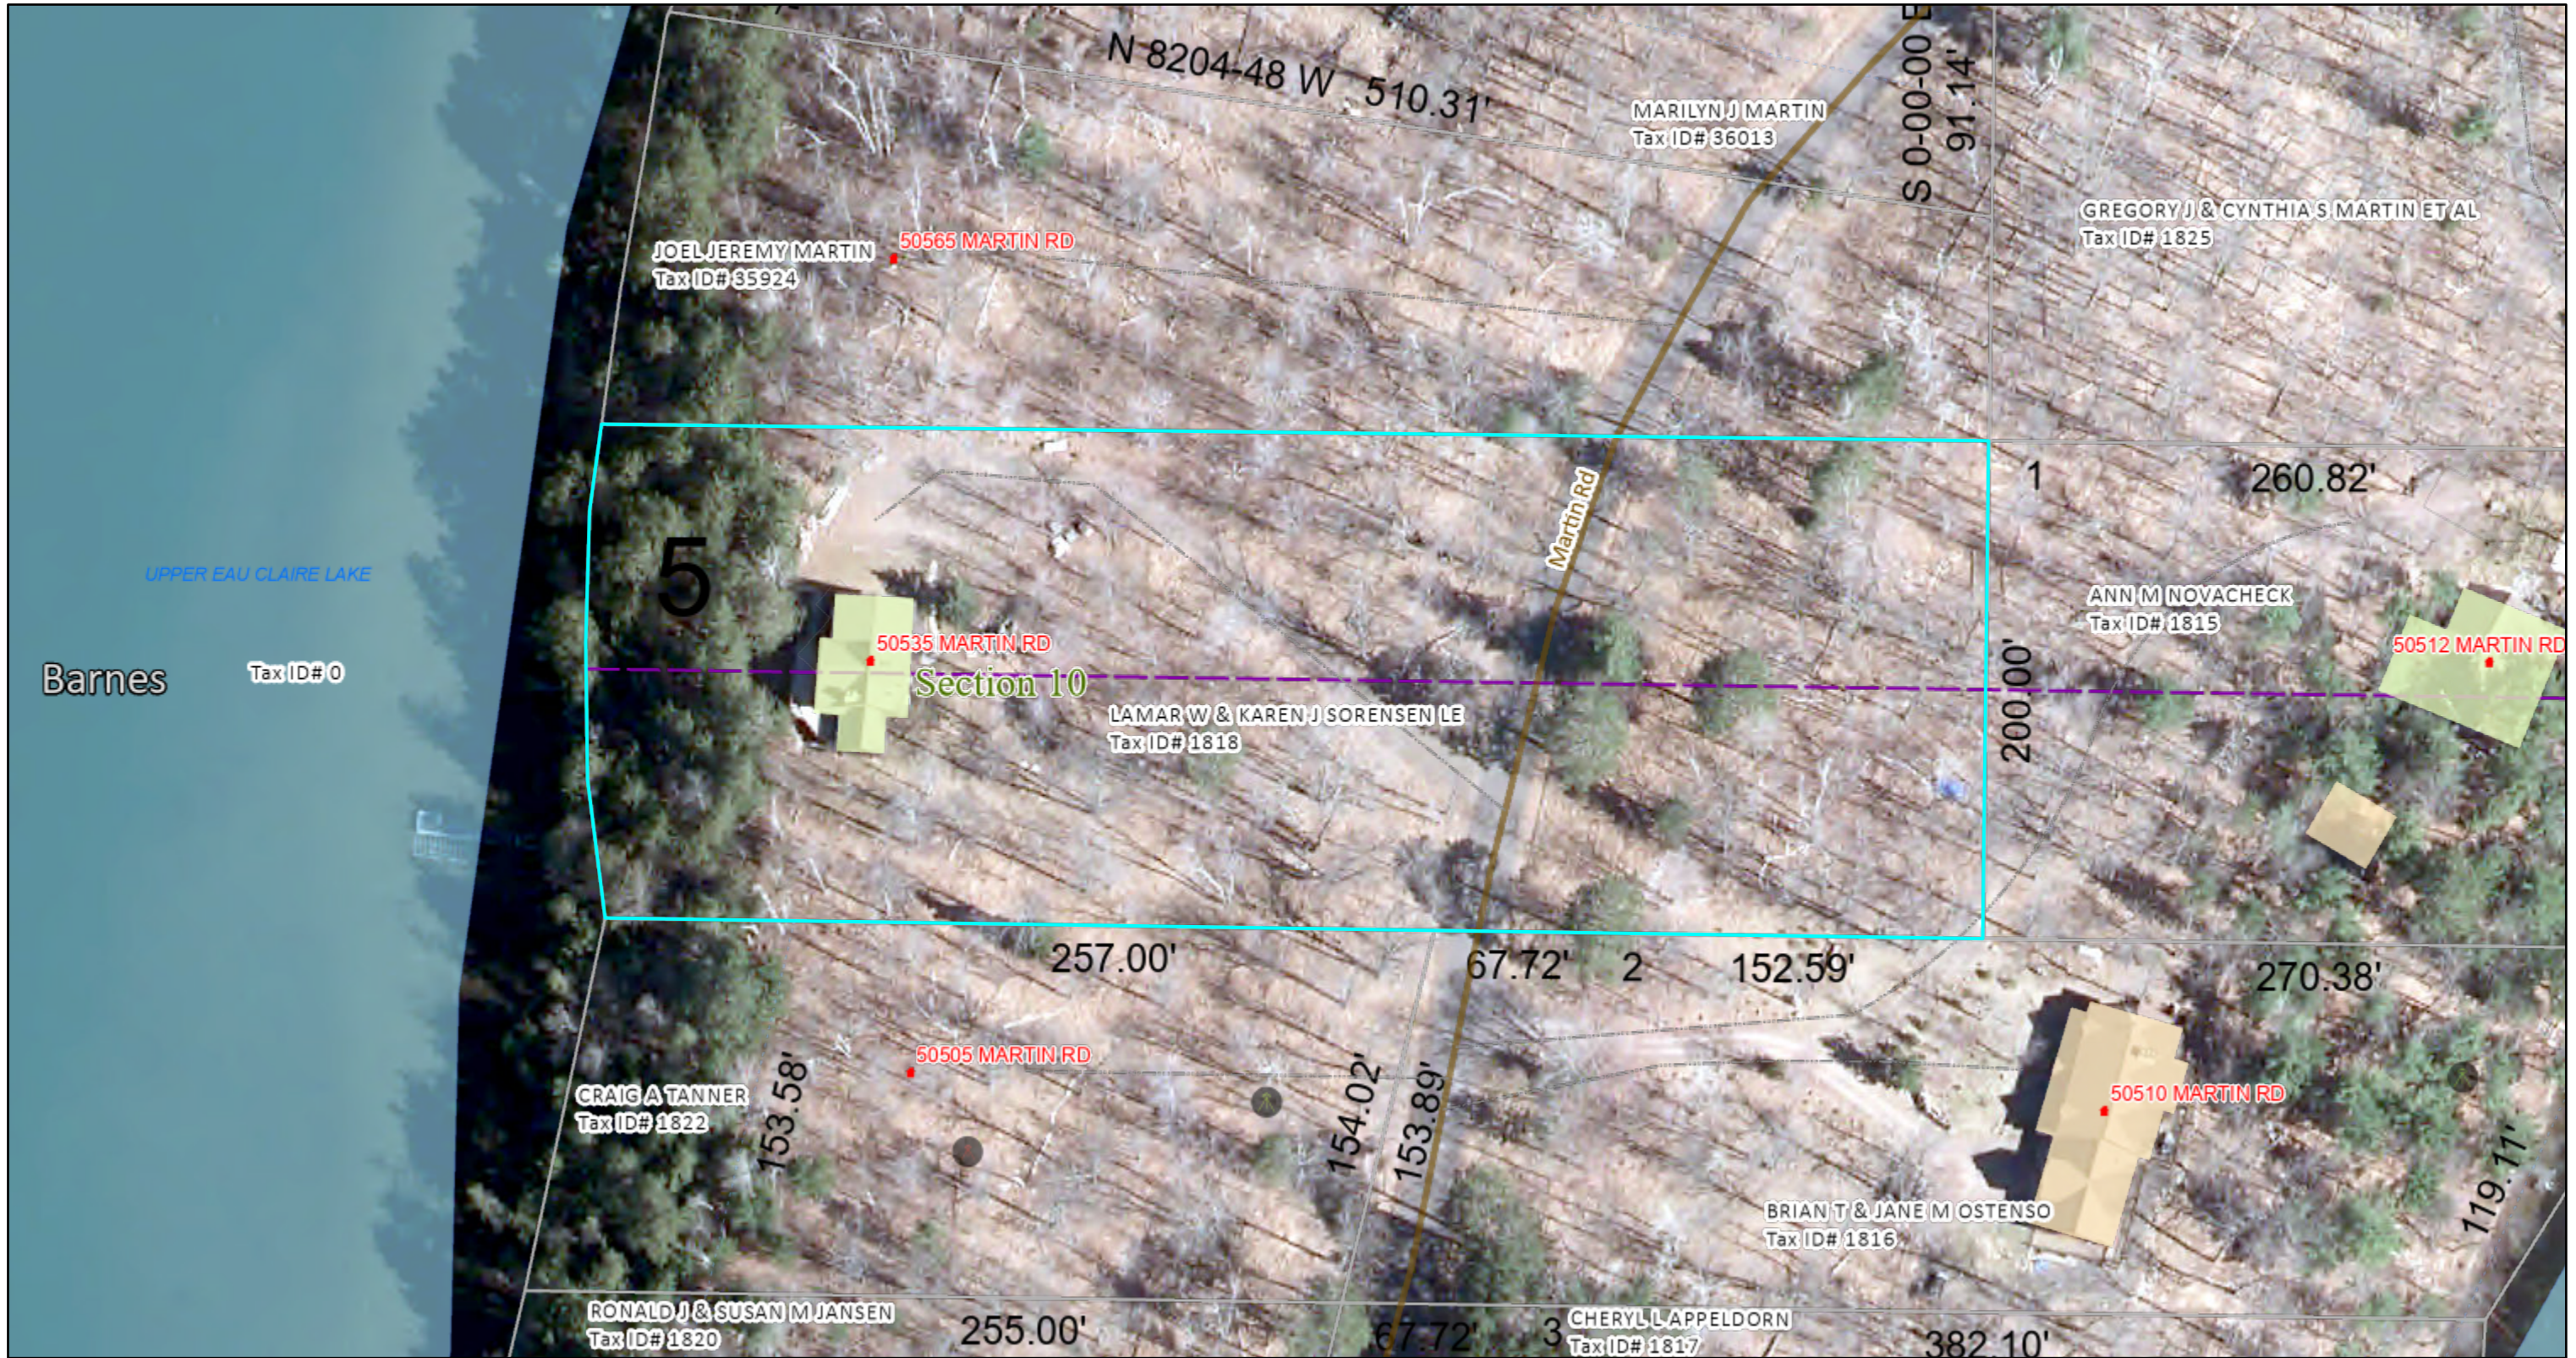

# 50535 Martin Road Barnes, WI

9/28/2021, 12:41:29 PM

1:783

- |                             |                    |                                     |           |
|-----------------------------|--------------------|-------------------------------------|-----------|
| Rivers                      | Section Lines      | <b>Survey Maps</b>                  | Existing  |
| Lakes                       | Government Lot     | UnRecorded Map                      | New       |
| Meander Lines               | Municipal Boundary | Recorded Map                        | Driveways |
| Approximate Parcel Boundary | <b>All Roads</b>   | <b>Building Footprint 2009-2015</b> | Buildings |
|                             | Town               | Demolished                          |           |

Bayfield