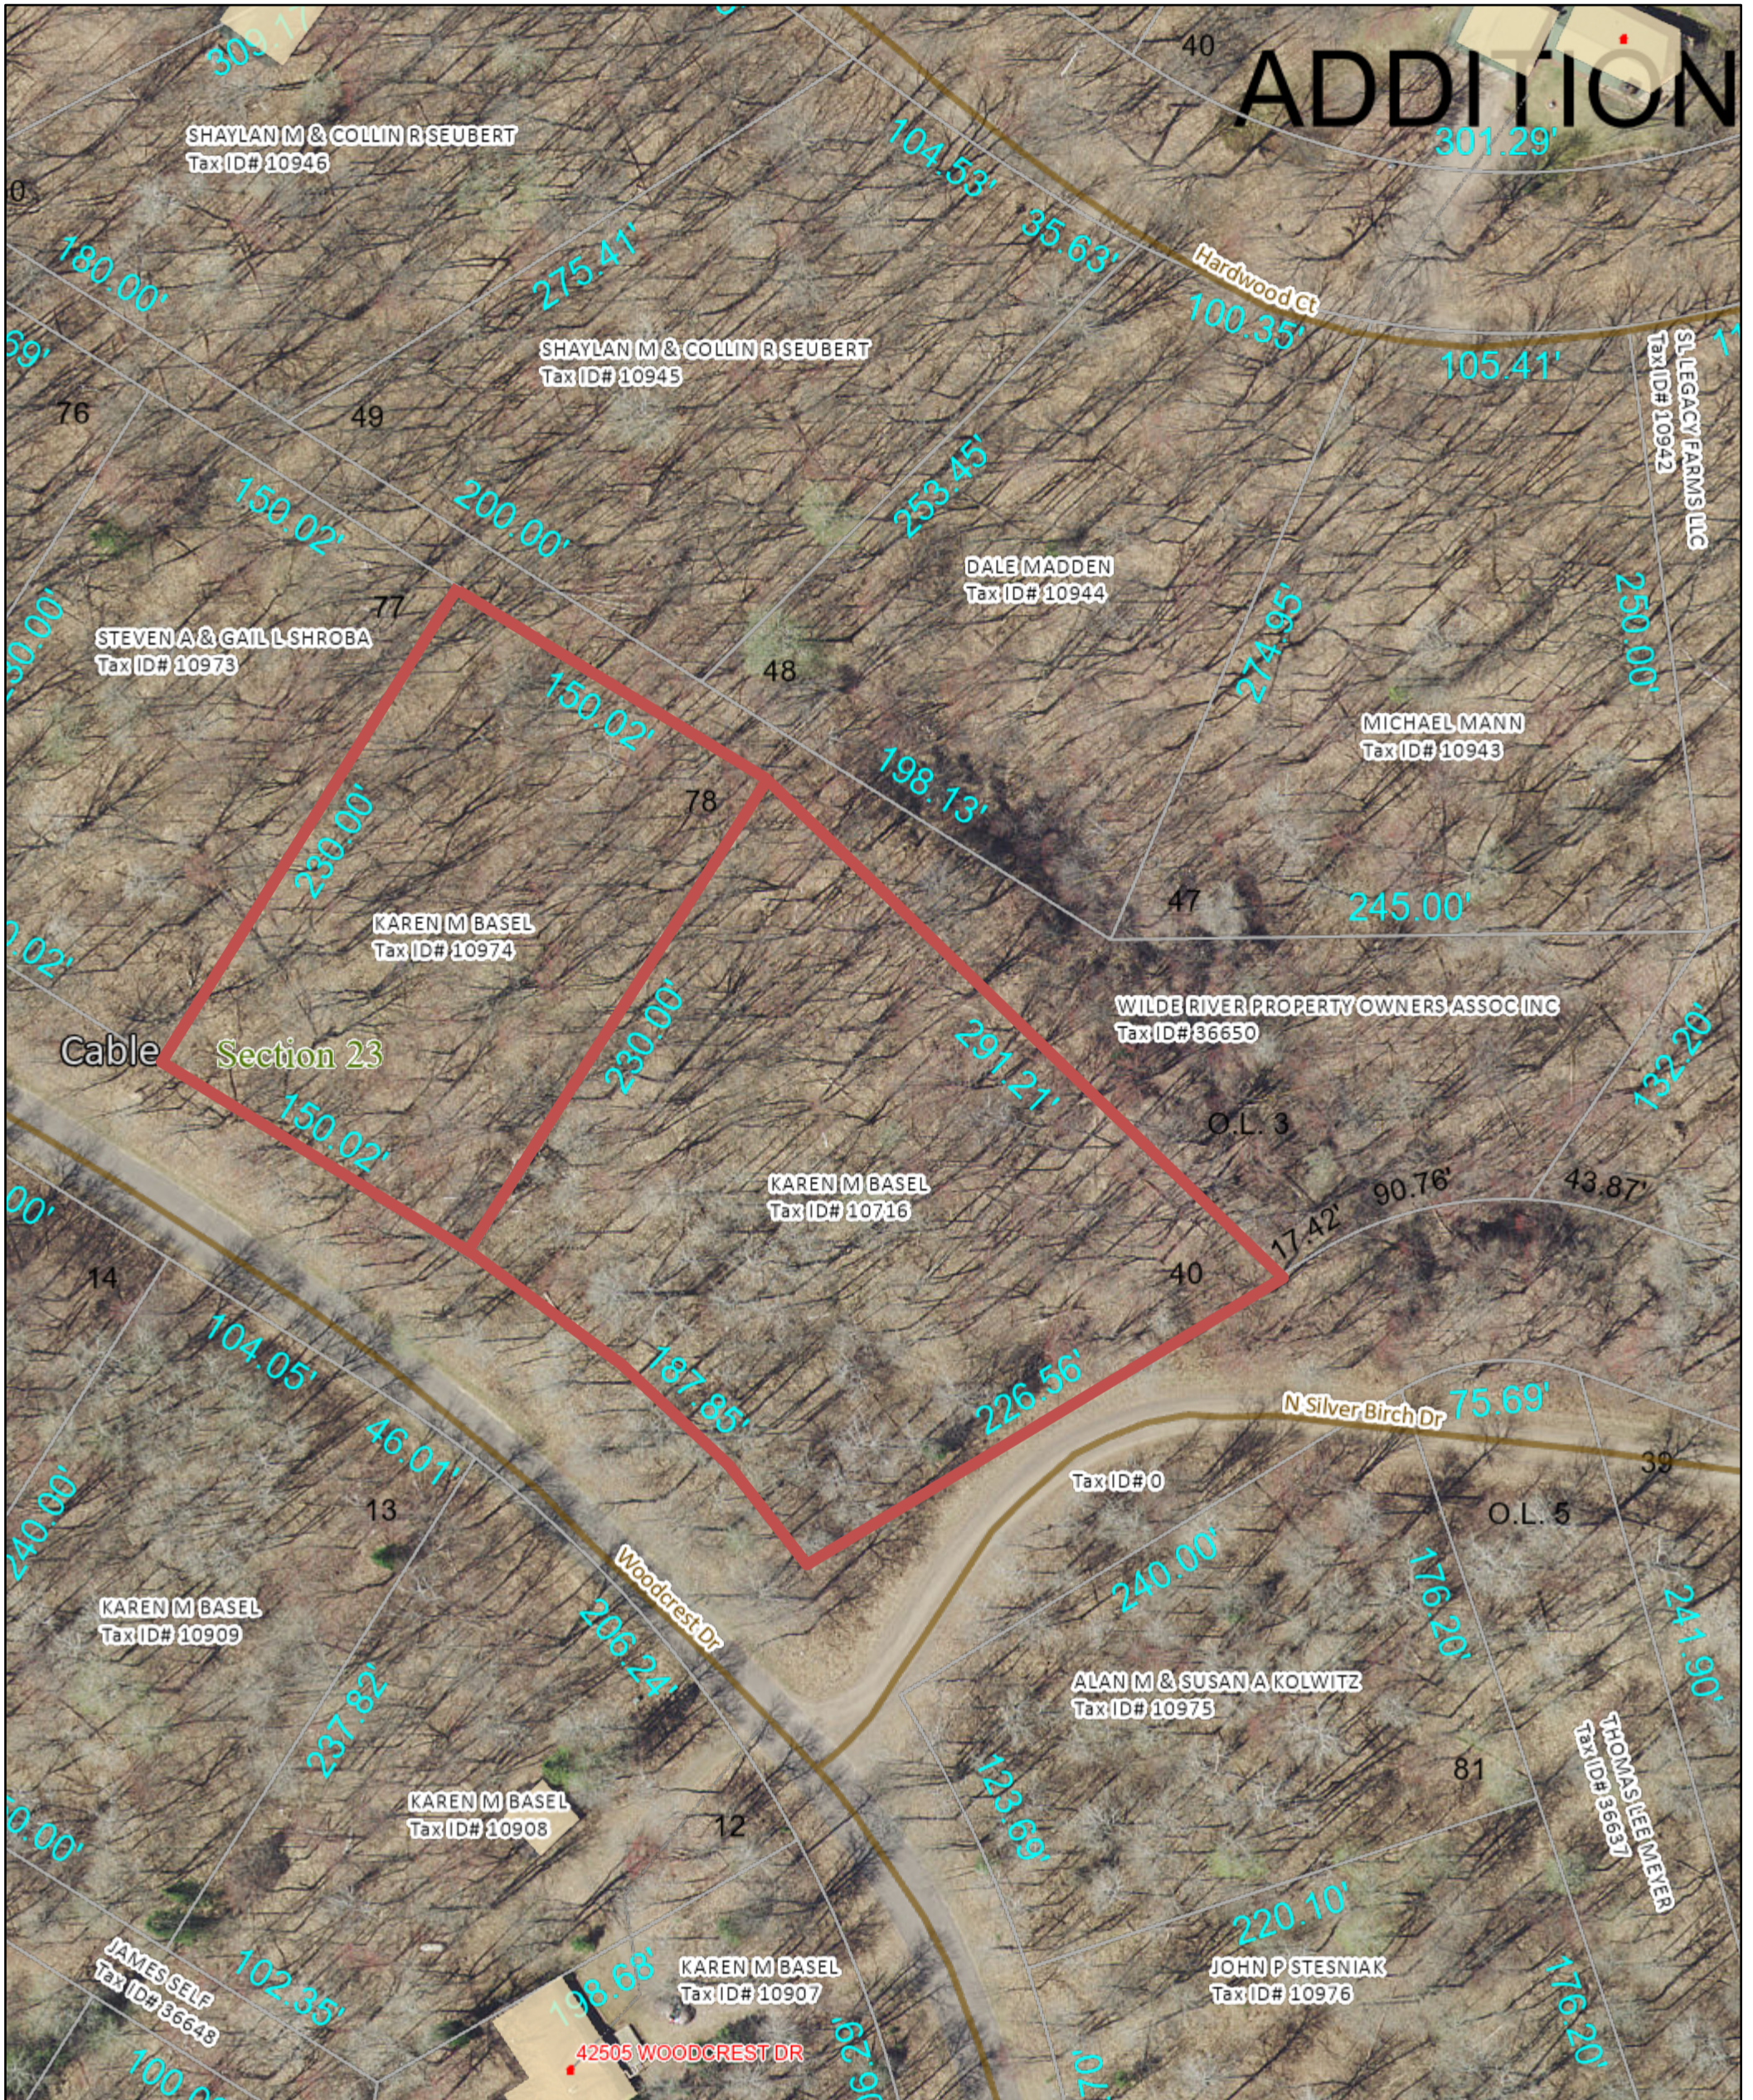

Lot 78 Woodcrest Drive & Lot 40 Tanglewood Addition

9/8/2022, 9:43:19 AM

- Override 1
- Tie Lines
- Meander Lines
- Approximate Parcel Boundary
- Section Lines
- Municipal Boundary
- All Roads
- Town
- Building Footprint 2009-2015
- Existing
- Driveways
- Buildings

1:783

Bayfield