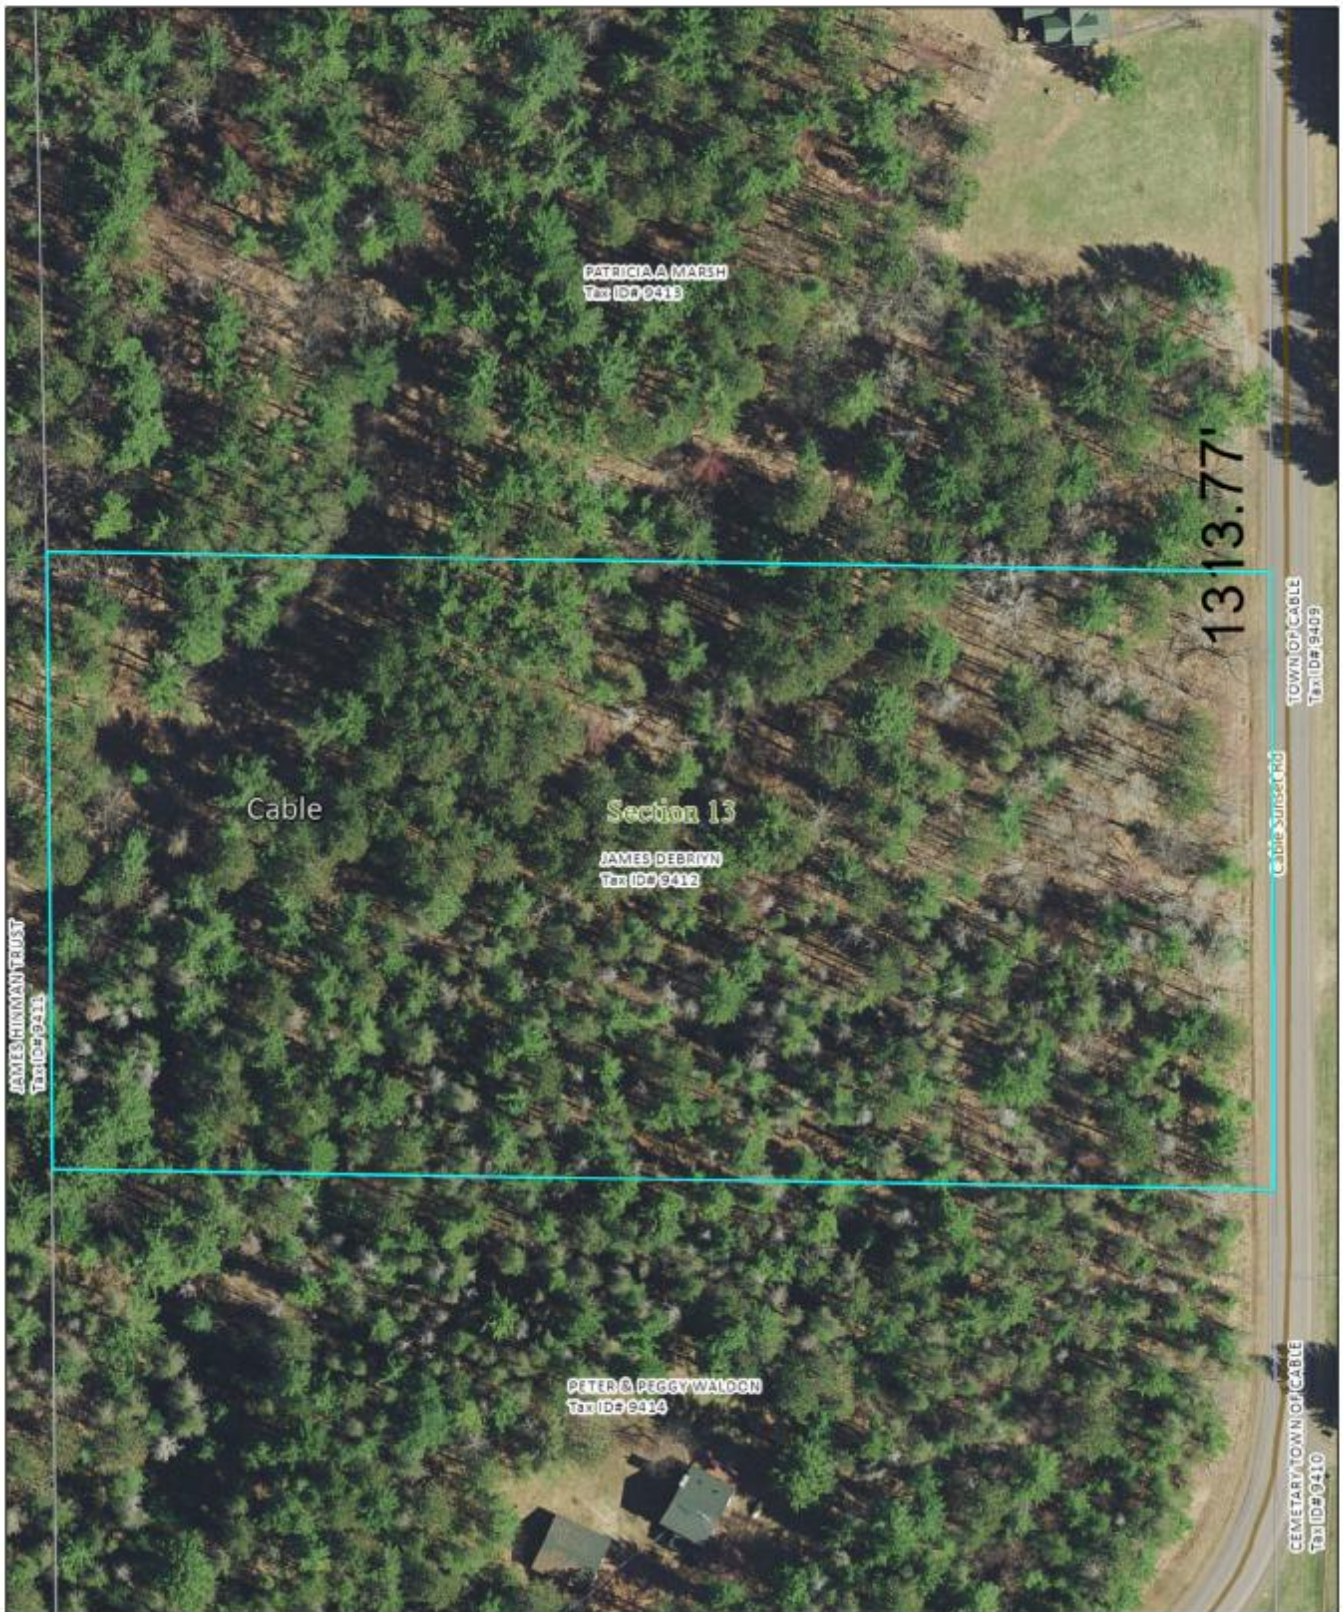

# Cable Sunset Road

10/19/2022, 1:21:51 PM

-  Meander Lines
-  Approximate Parcel Boundary
-  Section Lines
-  Municipal Boundary
-  All Roads
-  Town
-  Driveways

# Cable Sunset Road

10/19/2022, 1:23:08 PM

- Rivers
- Lakes
- Tie Lines
- Meander Lines
- Approximate Parcel Boundary
- Section Lines
- Municipal Boundary
- All Roads
- Town
- Survey Maps
- UnRecorded Map
- Recorded Map
- Corner Tie Sheets
- Section Corner Monument on File
- Driveways