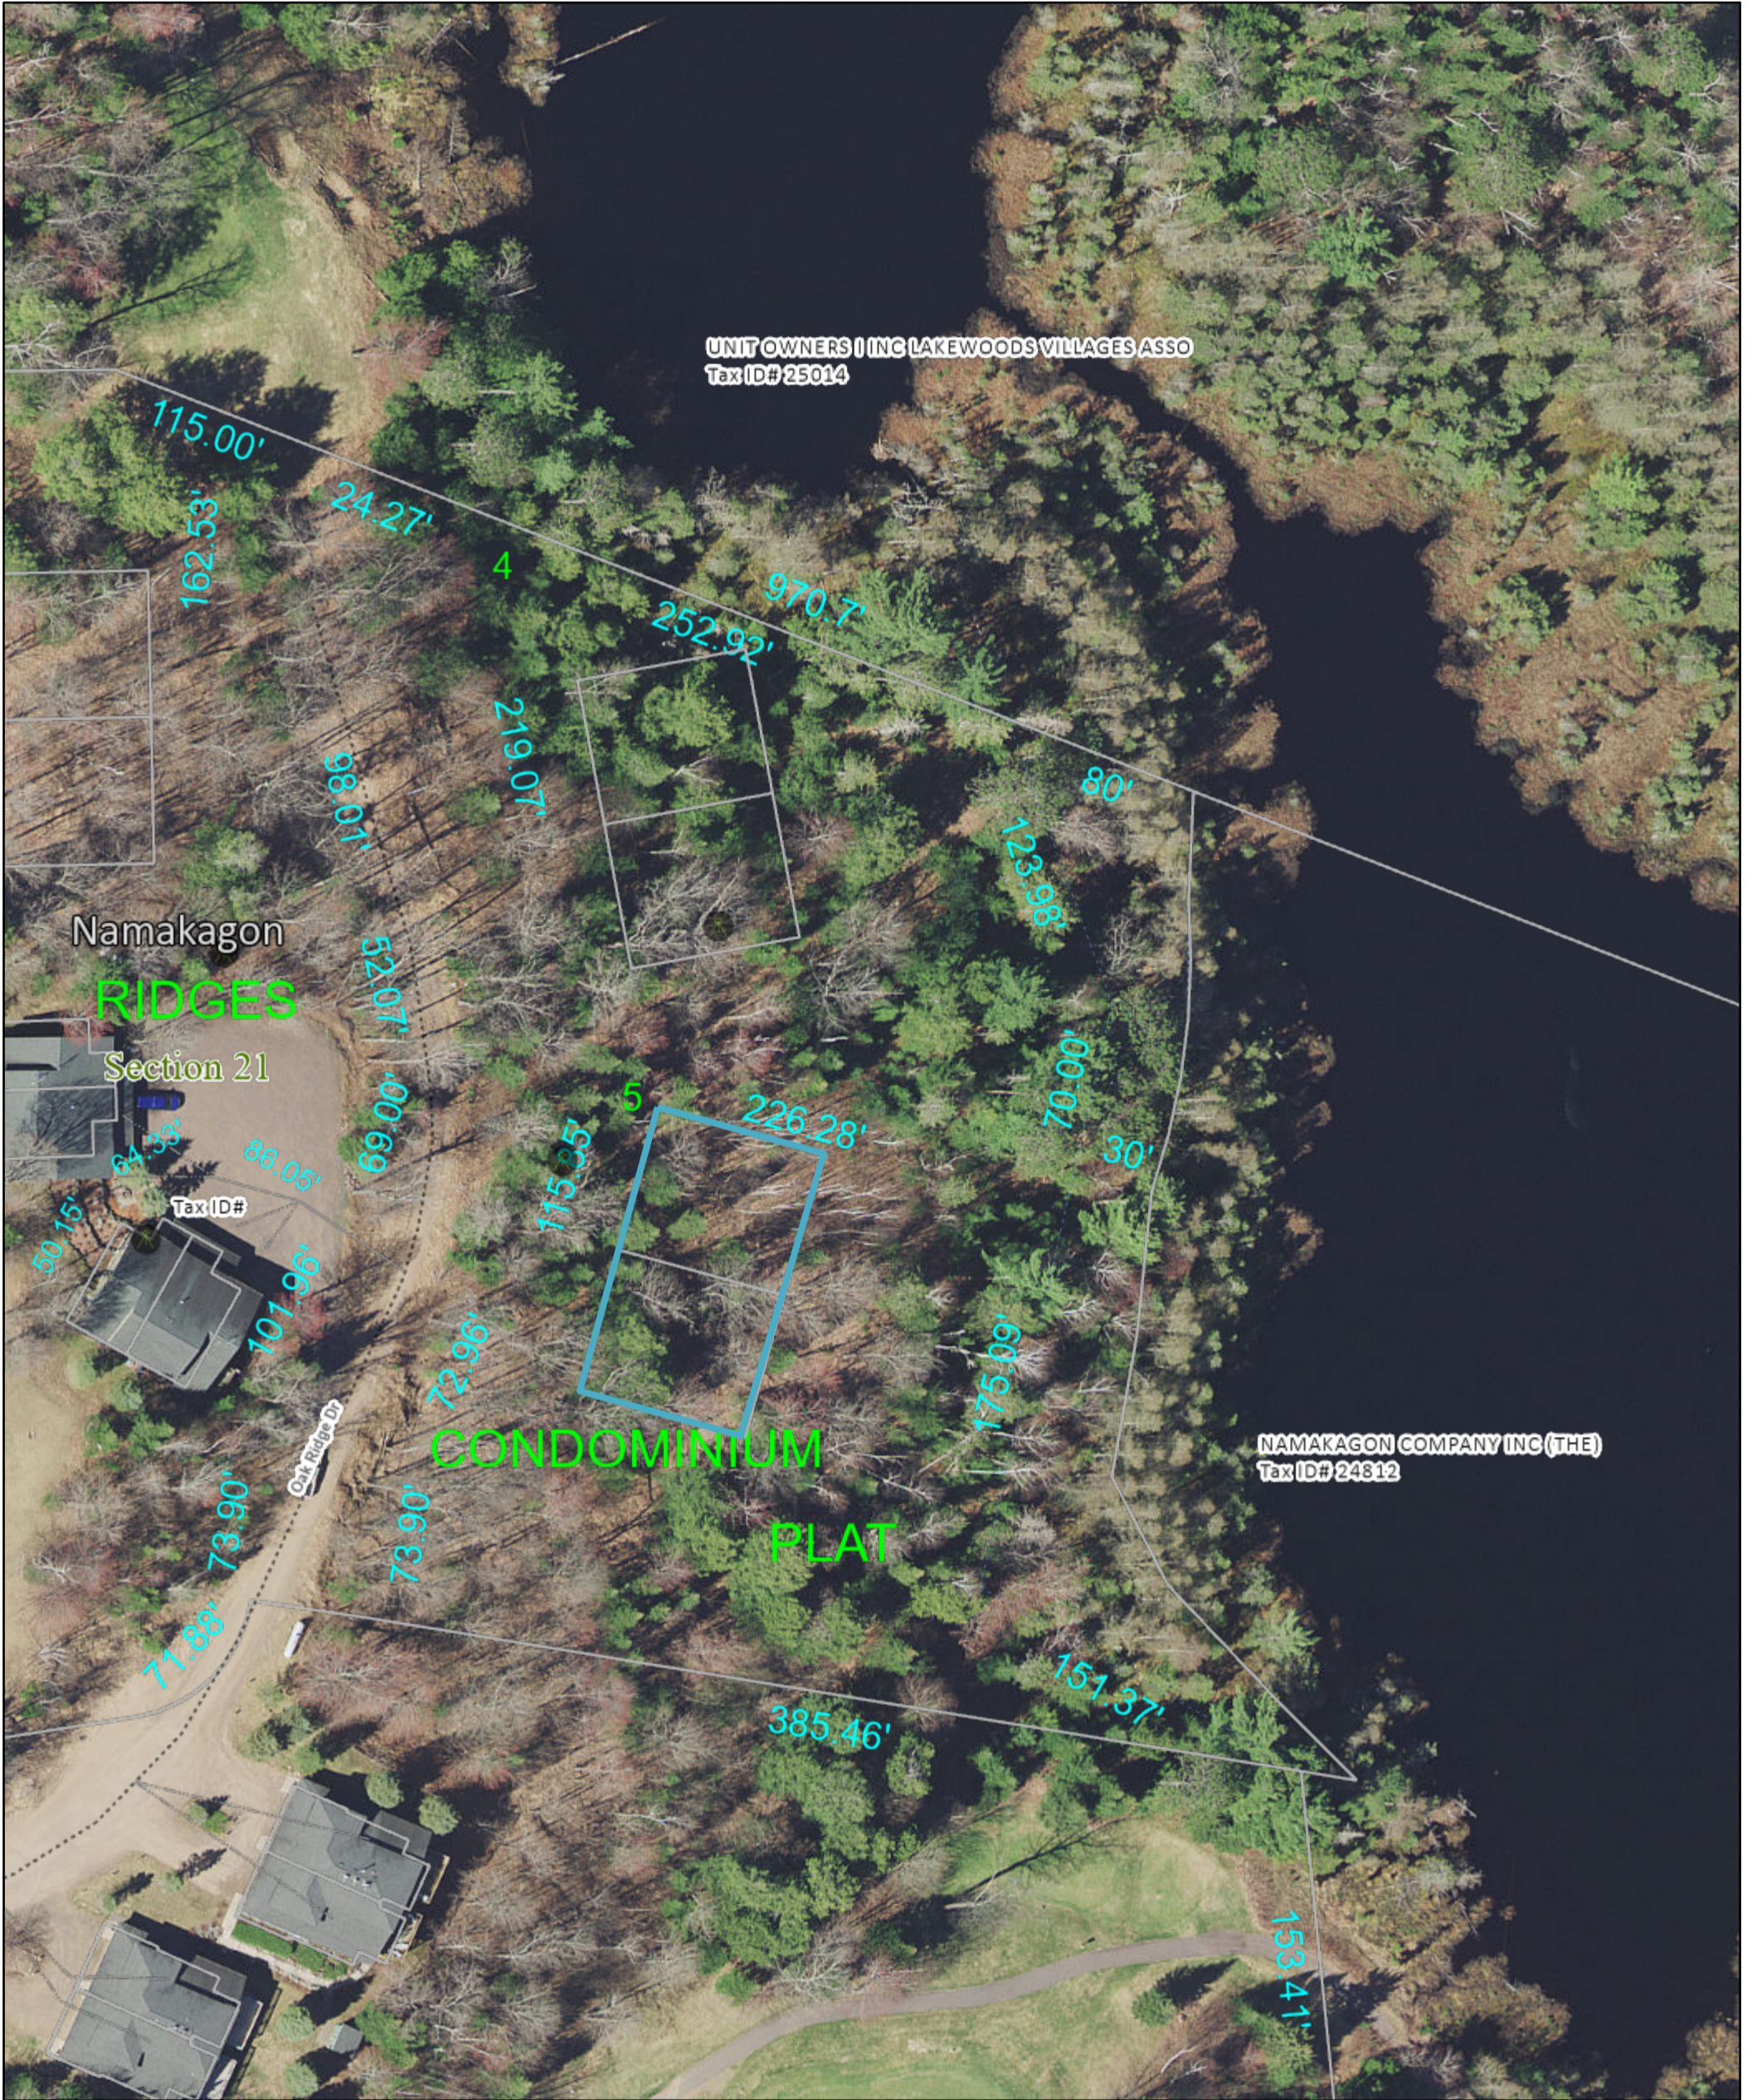

Lot 5 Oak Ridge Drive

9/29/2023, 12:58:38 PM

- Override 1
- - - - - Meander Lines
- Approximate Parcel Boundary
- Section Lines
- Municipal Boundary
- All Roads
- - - - - Private
- Survey Maps
- Recorded Map
- - - - - Driveways