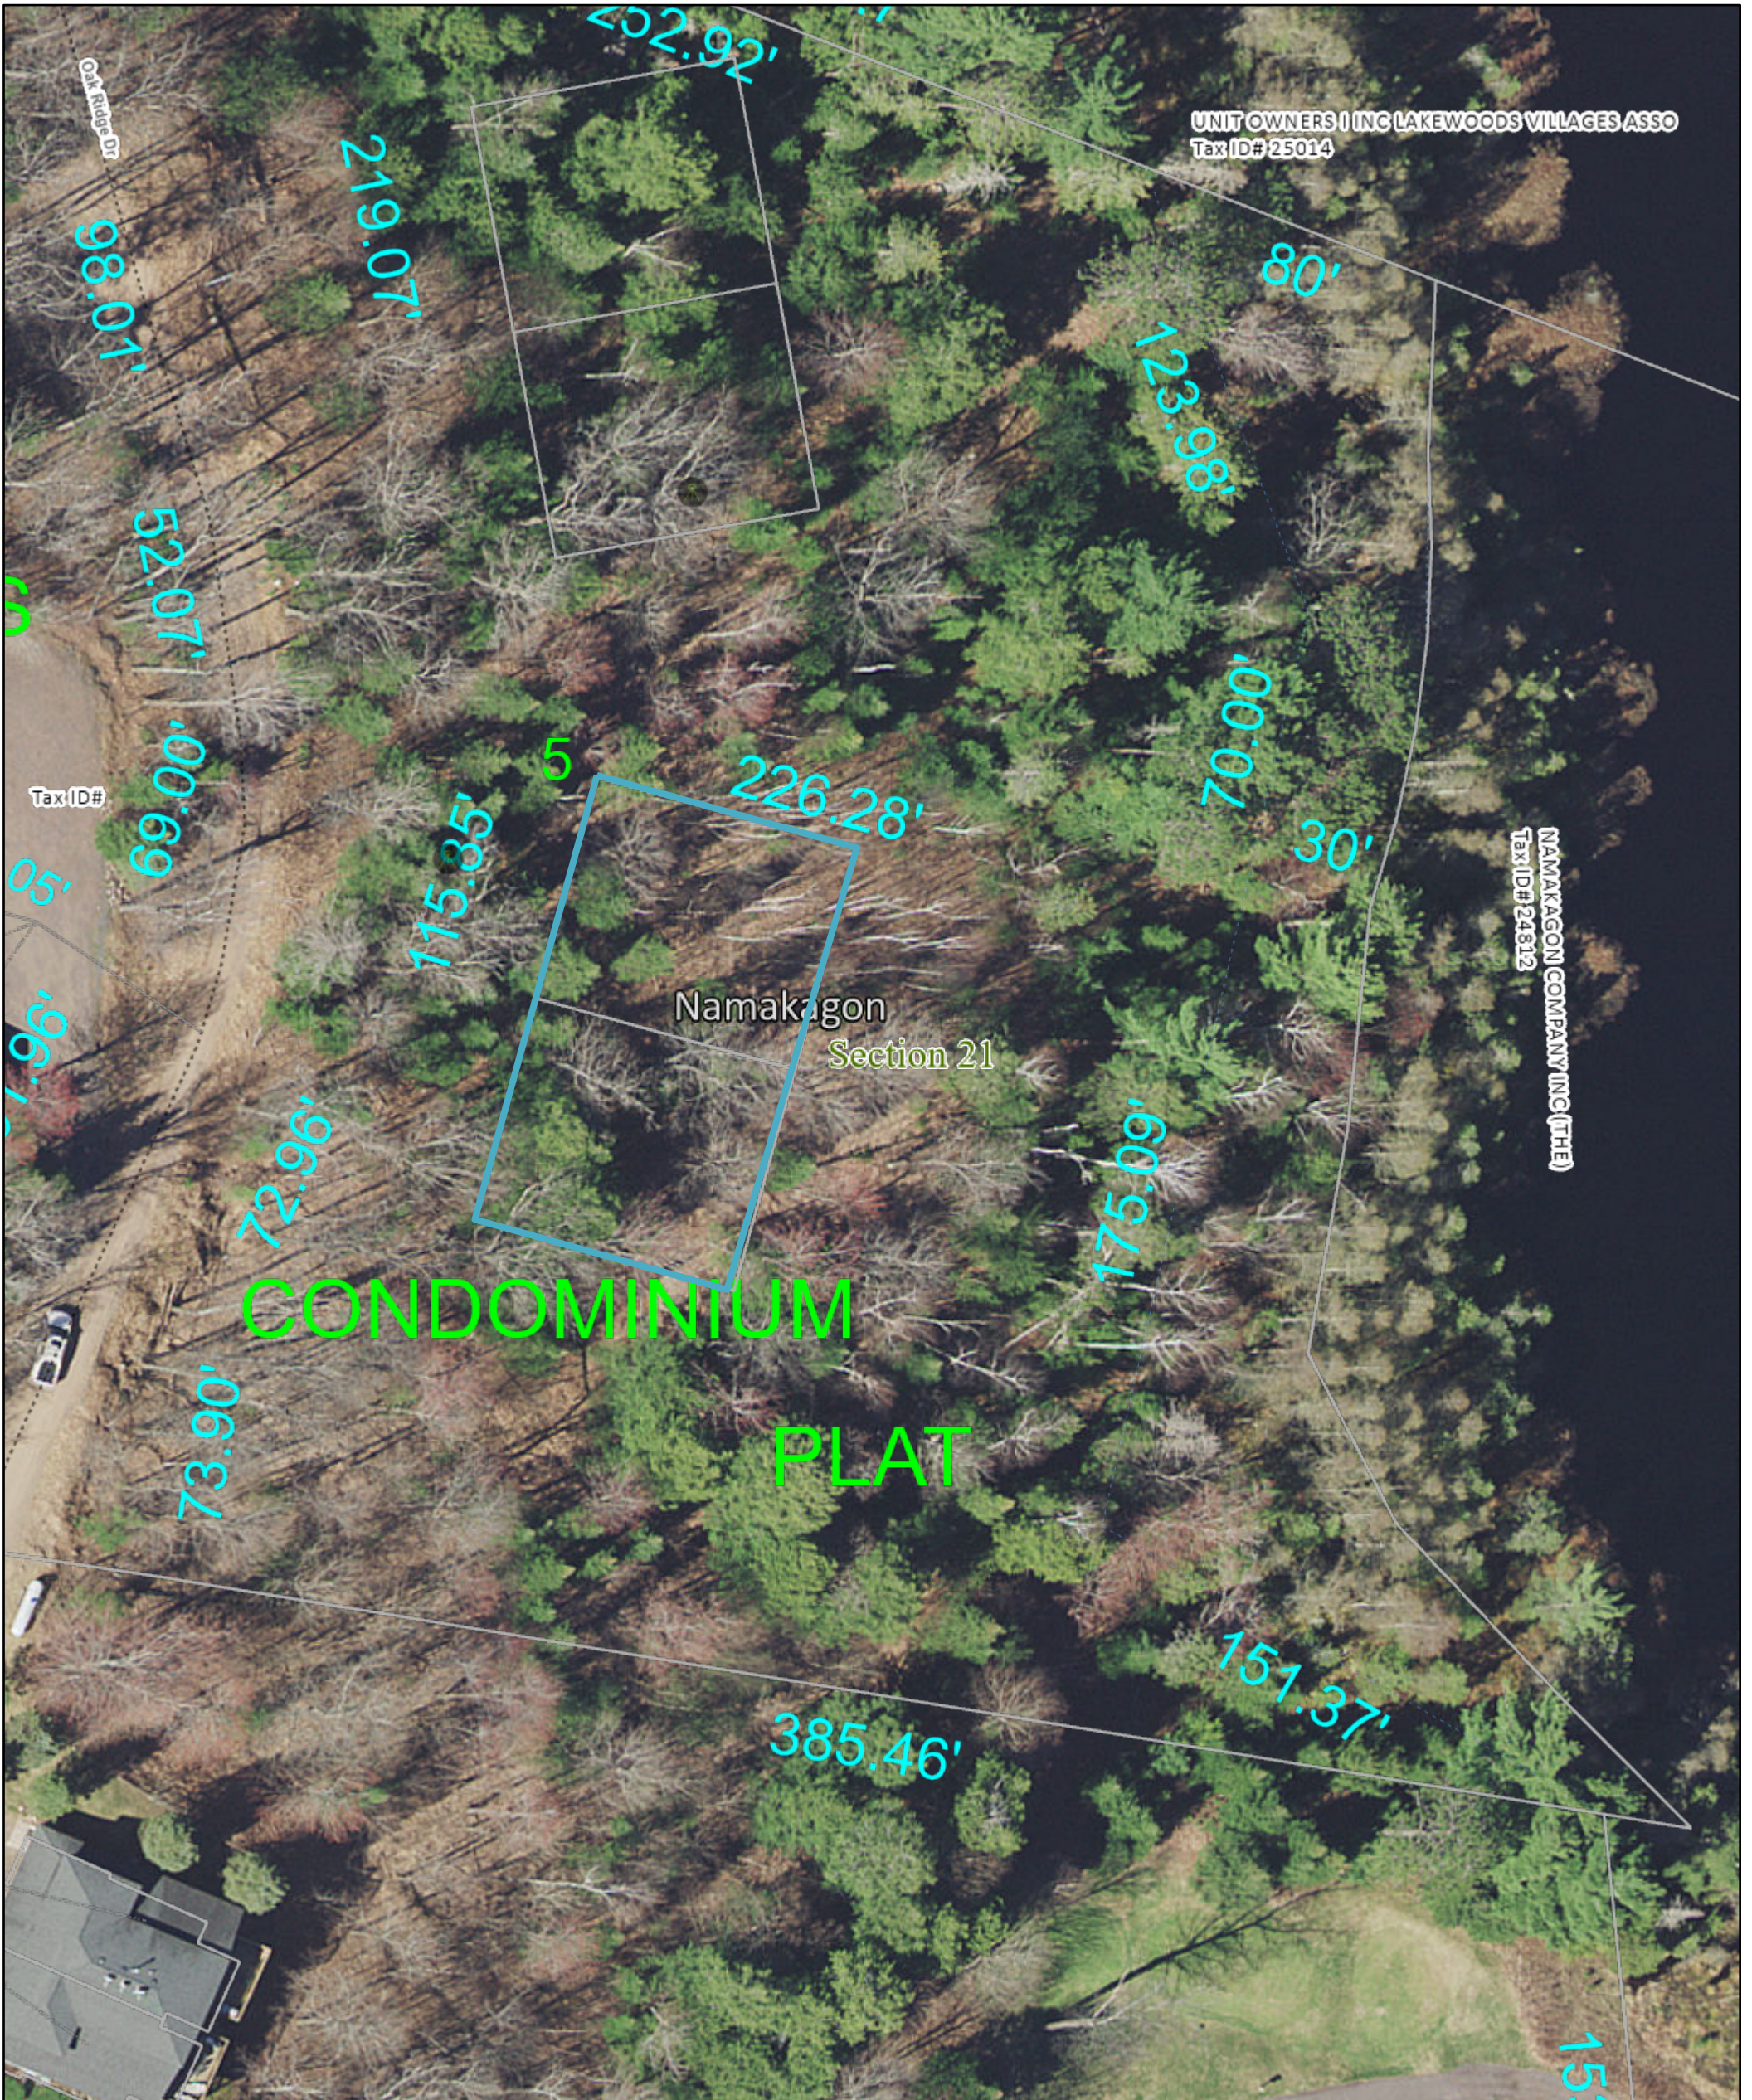

Lot 5 Oak Ridge Drive

9/29/2023, 12:59:34 PM

- Override 1
- - - - - Meander Lines
- Approximate Parcel Boundary
- Section Lines
- Municipal Boundary
- - - - - All Roads
- - - - - Private
- - - - - Survey Maps
- Recorded Map
- - - - - Driveways