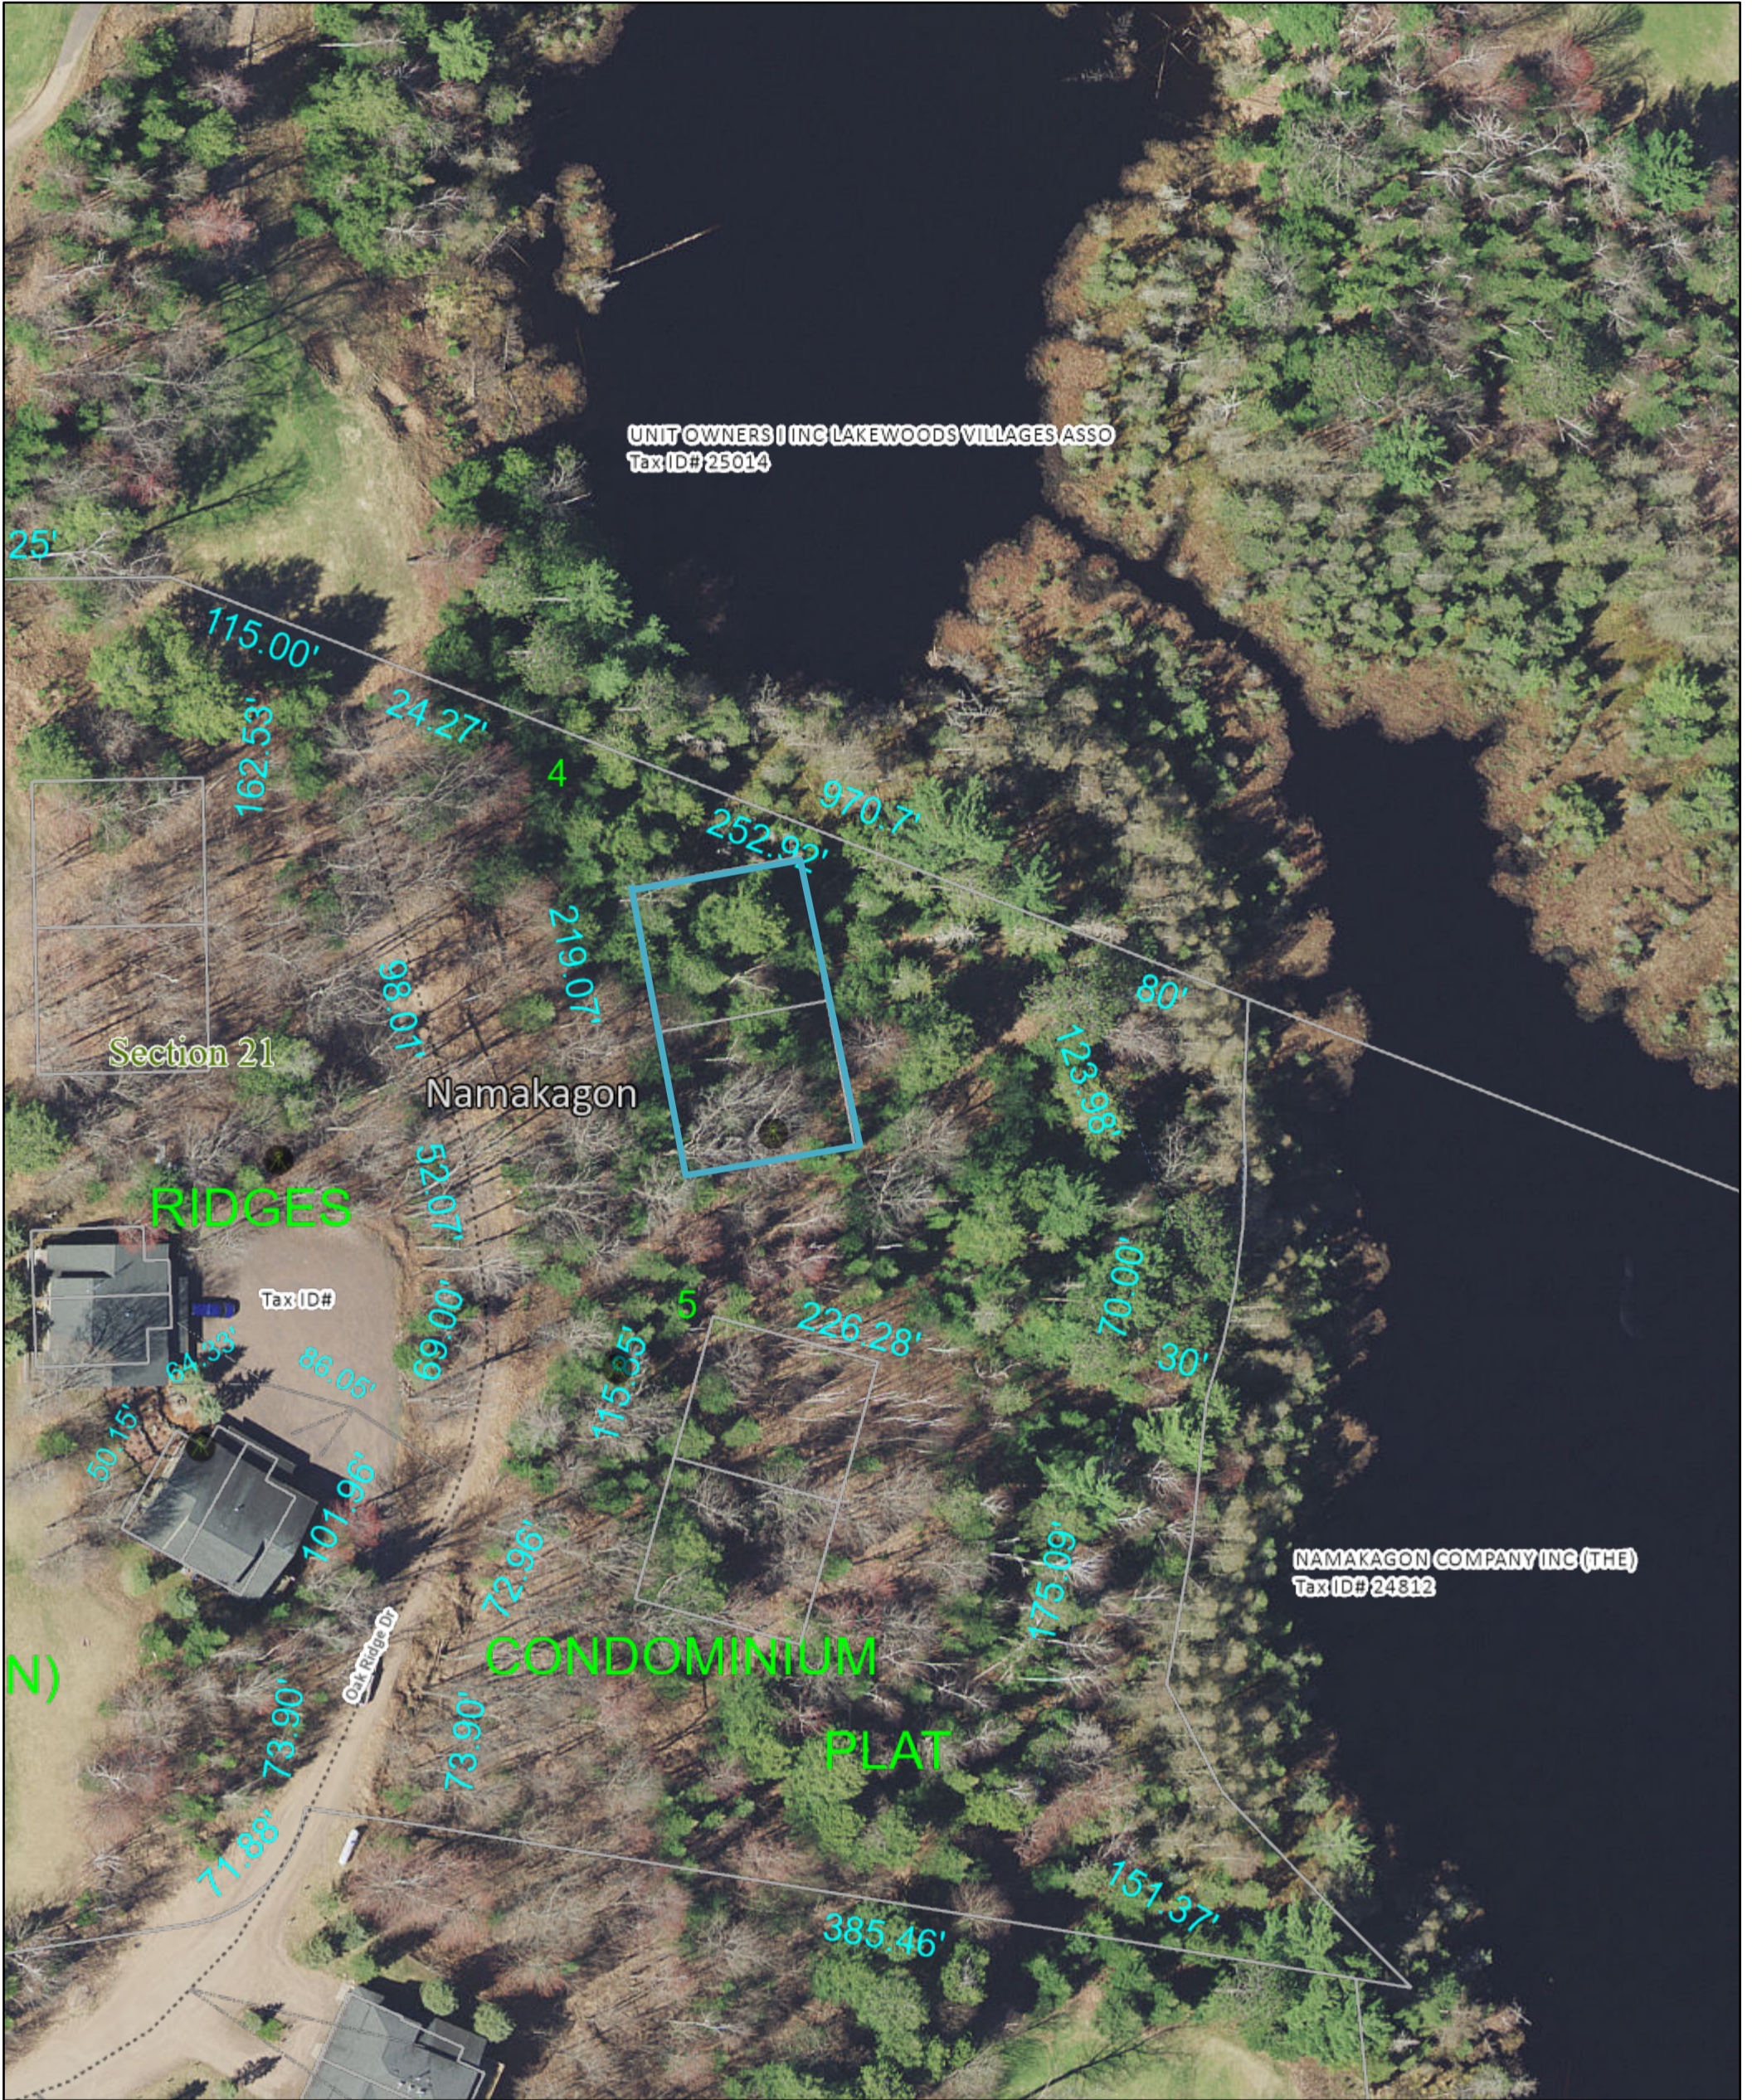

# Lot 4 Oak Ridge Drive

9/29/2023, 12:57:19 PM

- Override 1
- - - - - Meander Lines
- Approximate Parcel Boundary
- Section Lines
- Municipal Boundary
- All Roads
- - - - - Private
- Survey Maps
- Recorded Map
- - - - - Driveways