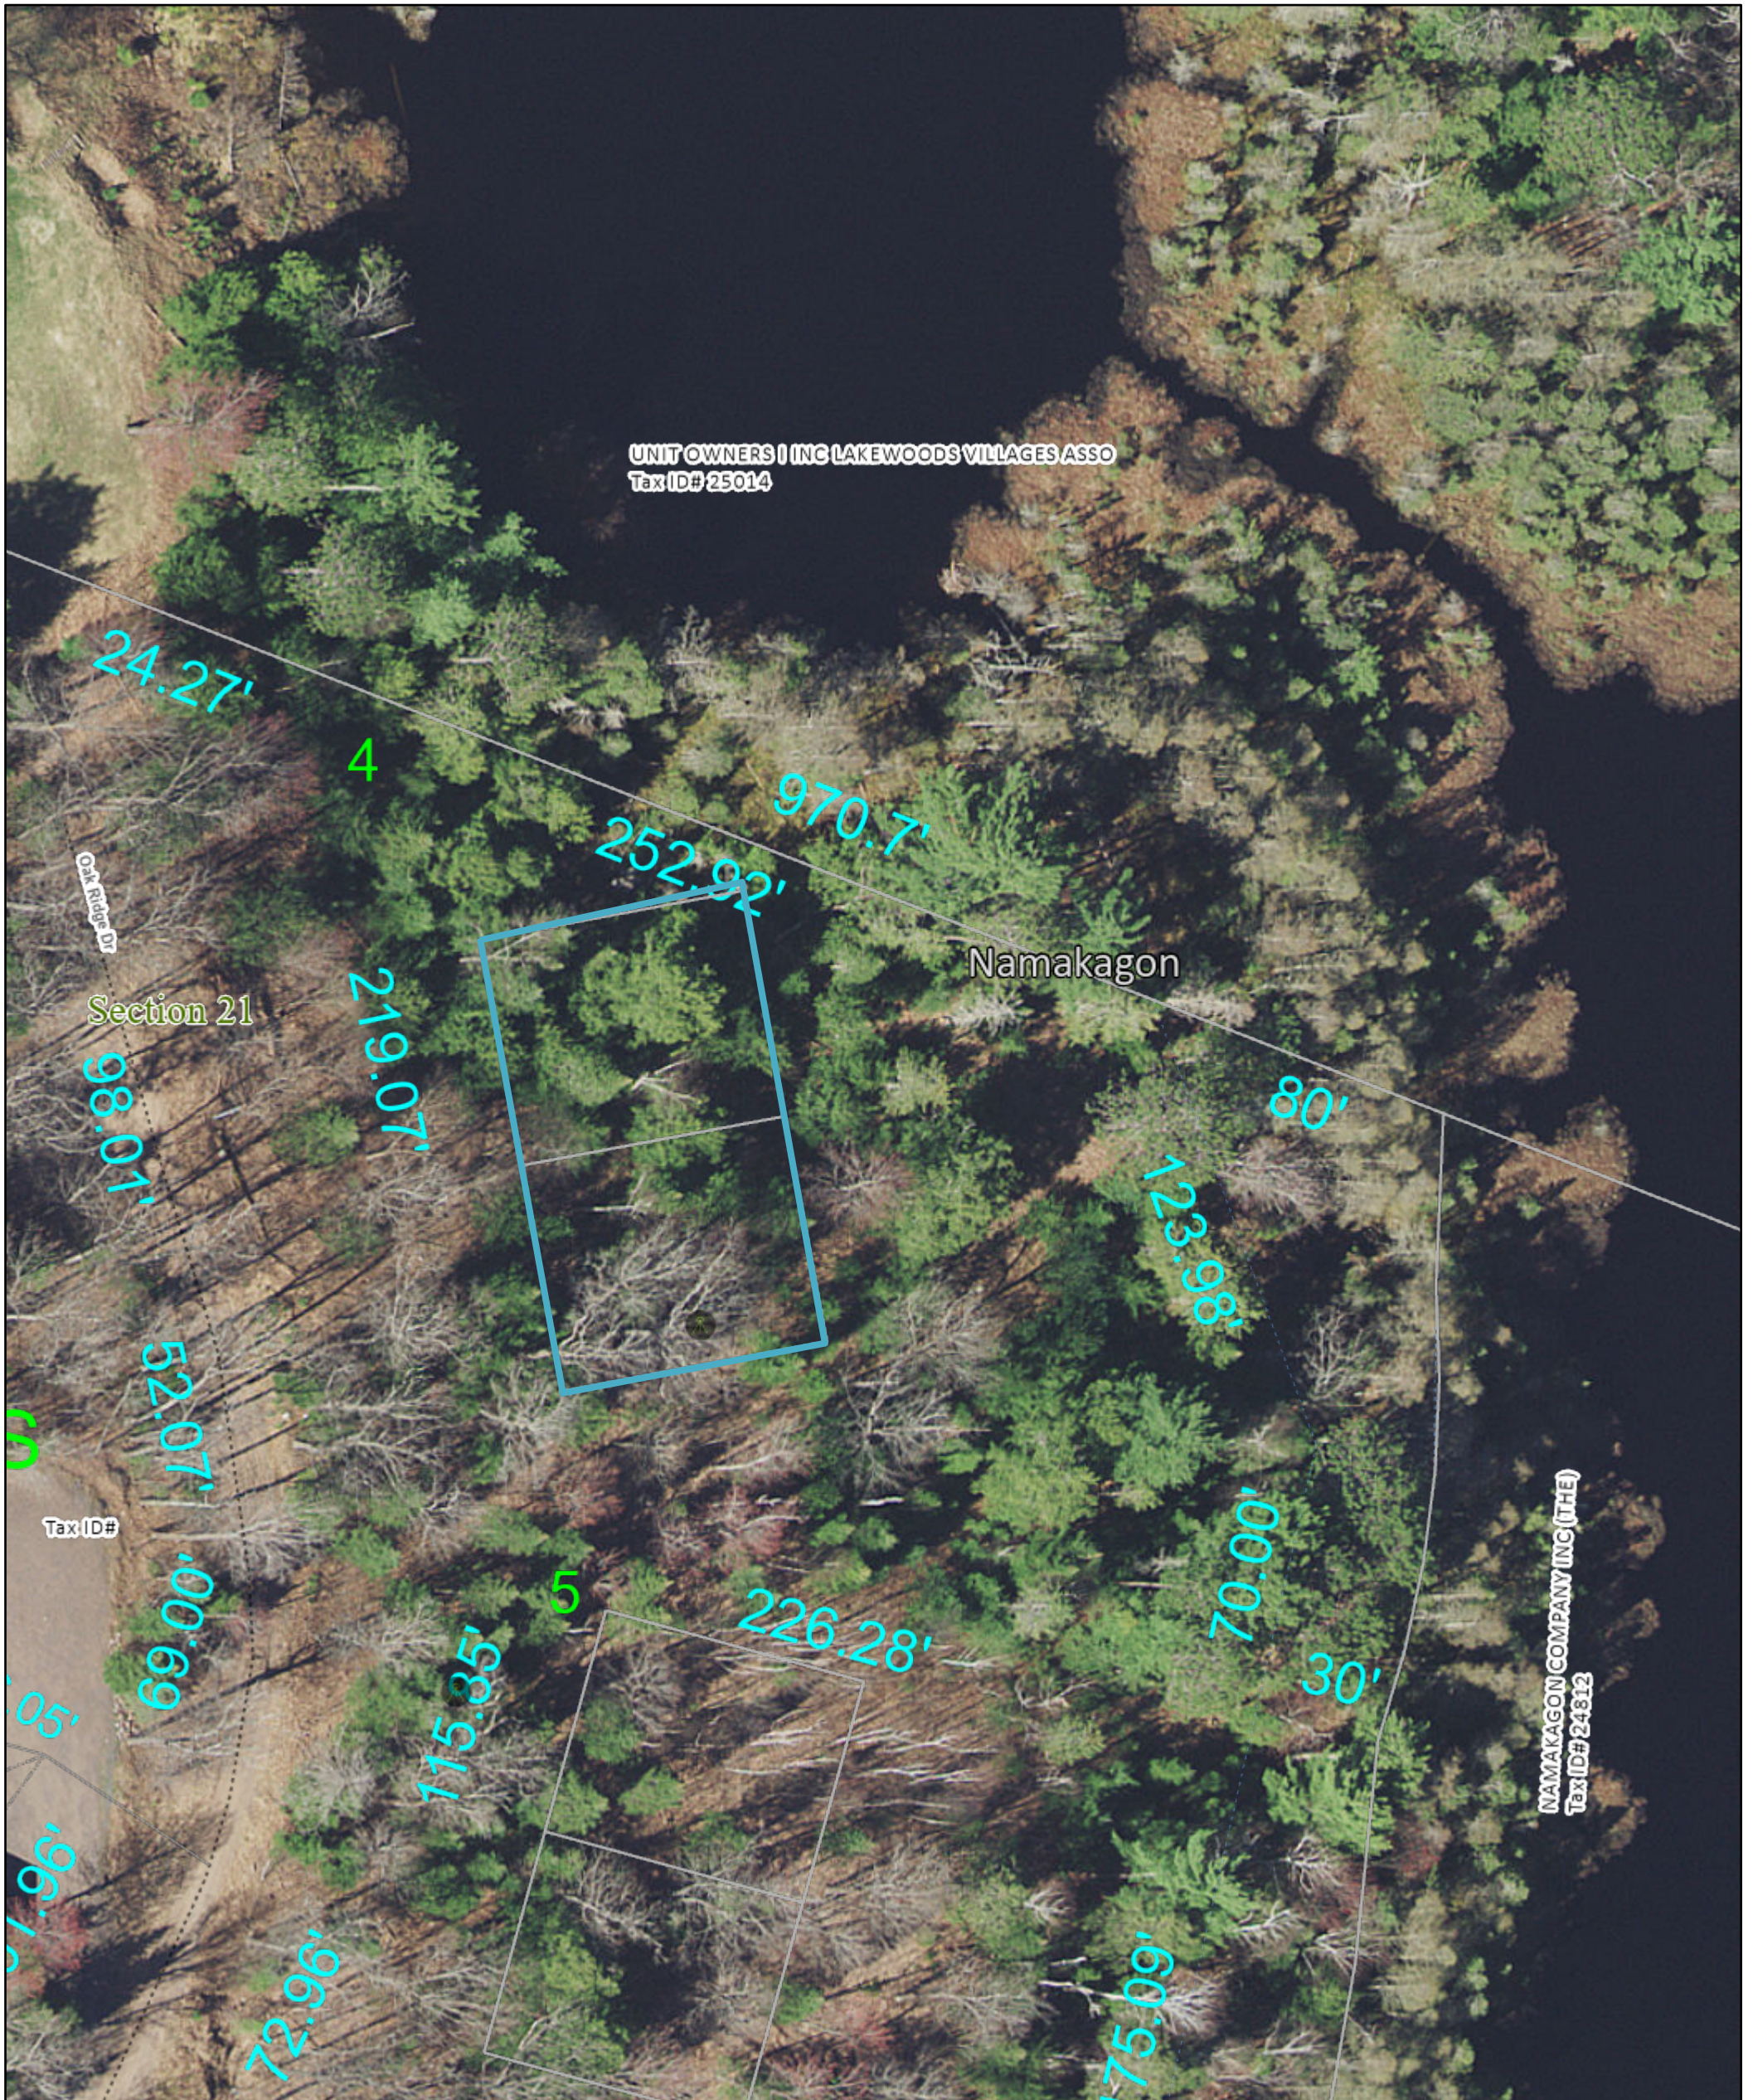

Lot 4 Oak Ridge Drive

9/29/2023, 1:02:09 PM

- Override 1
- - - - - Meander Lines
- Approximate Parcel Boundary
- Section Lines
- Municipal Boundary
- All Roads
- - - - - Private
- Survey Maps
- Recorded Map
- - - - - Driveways