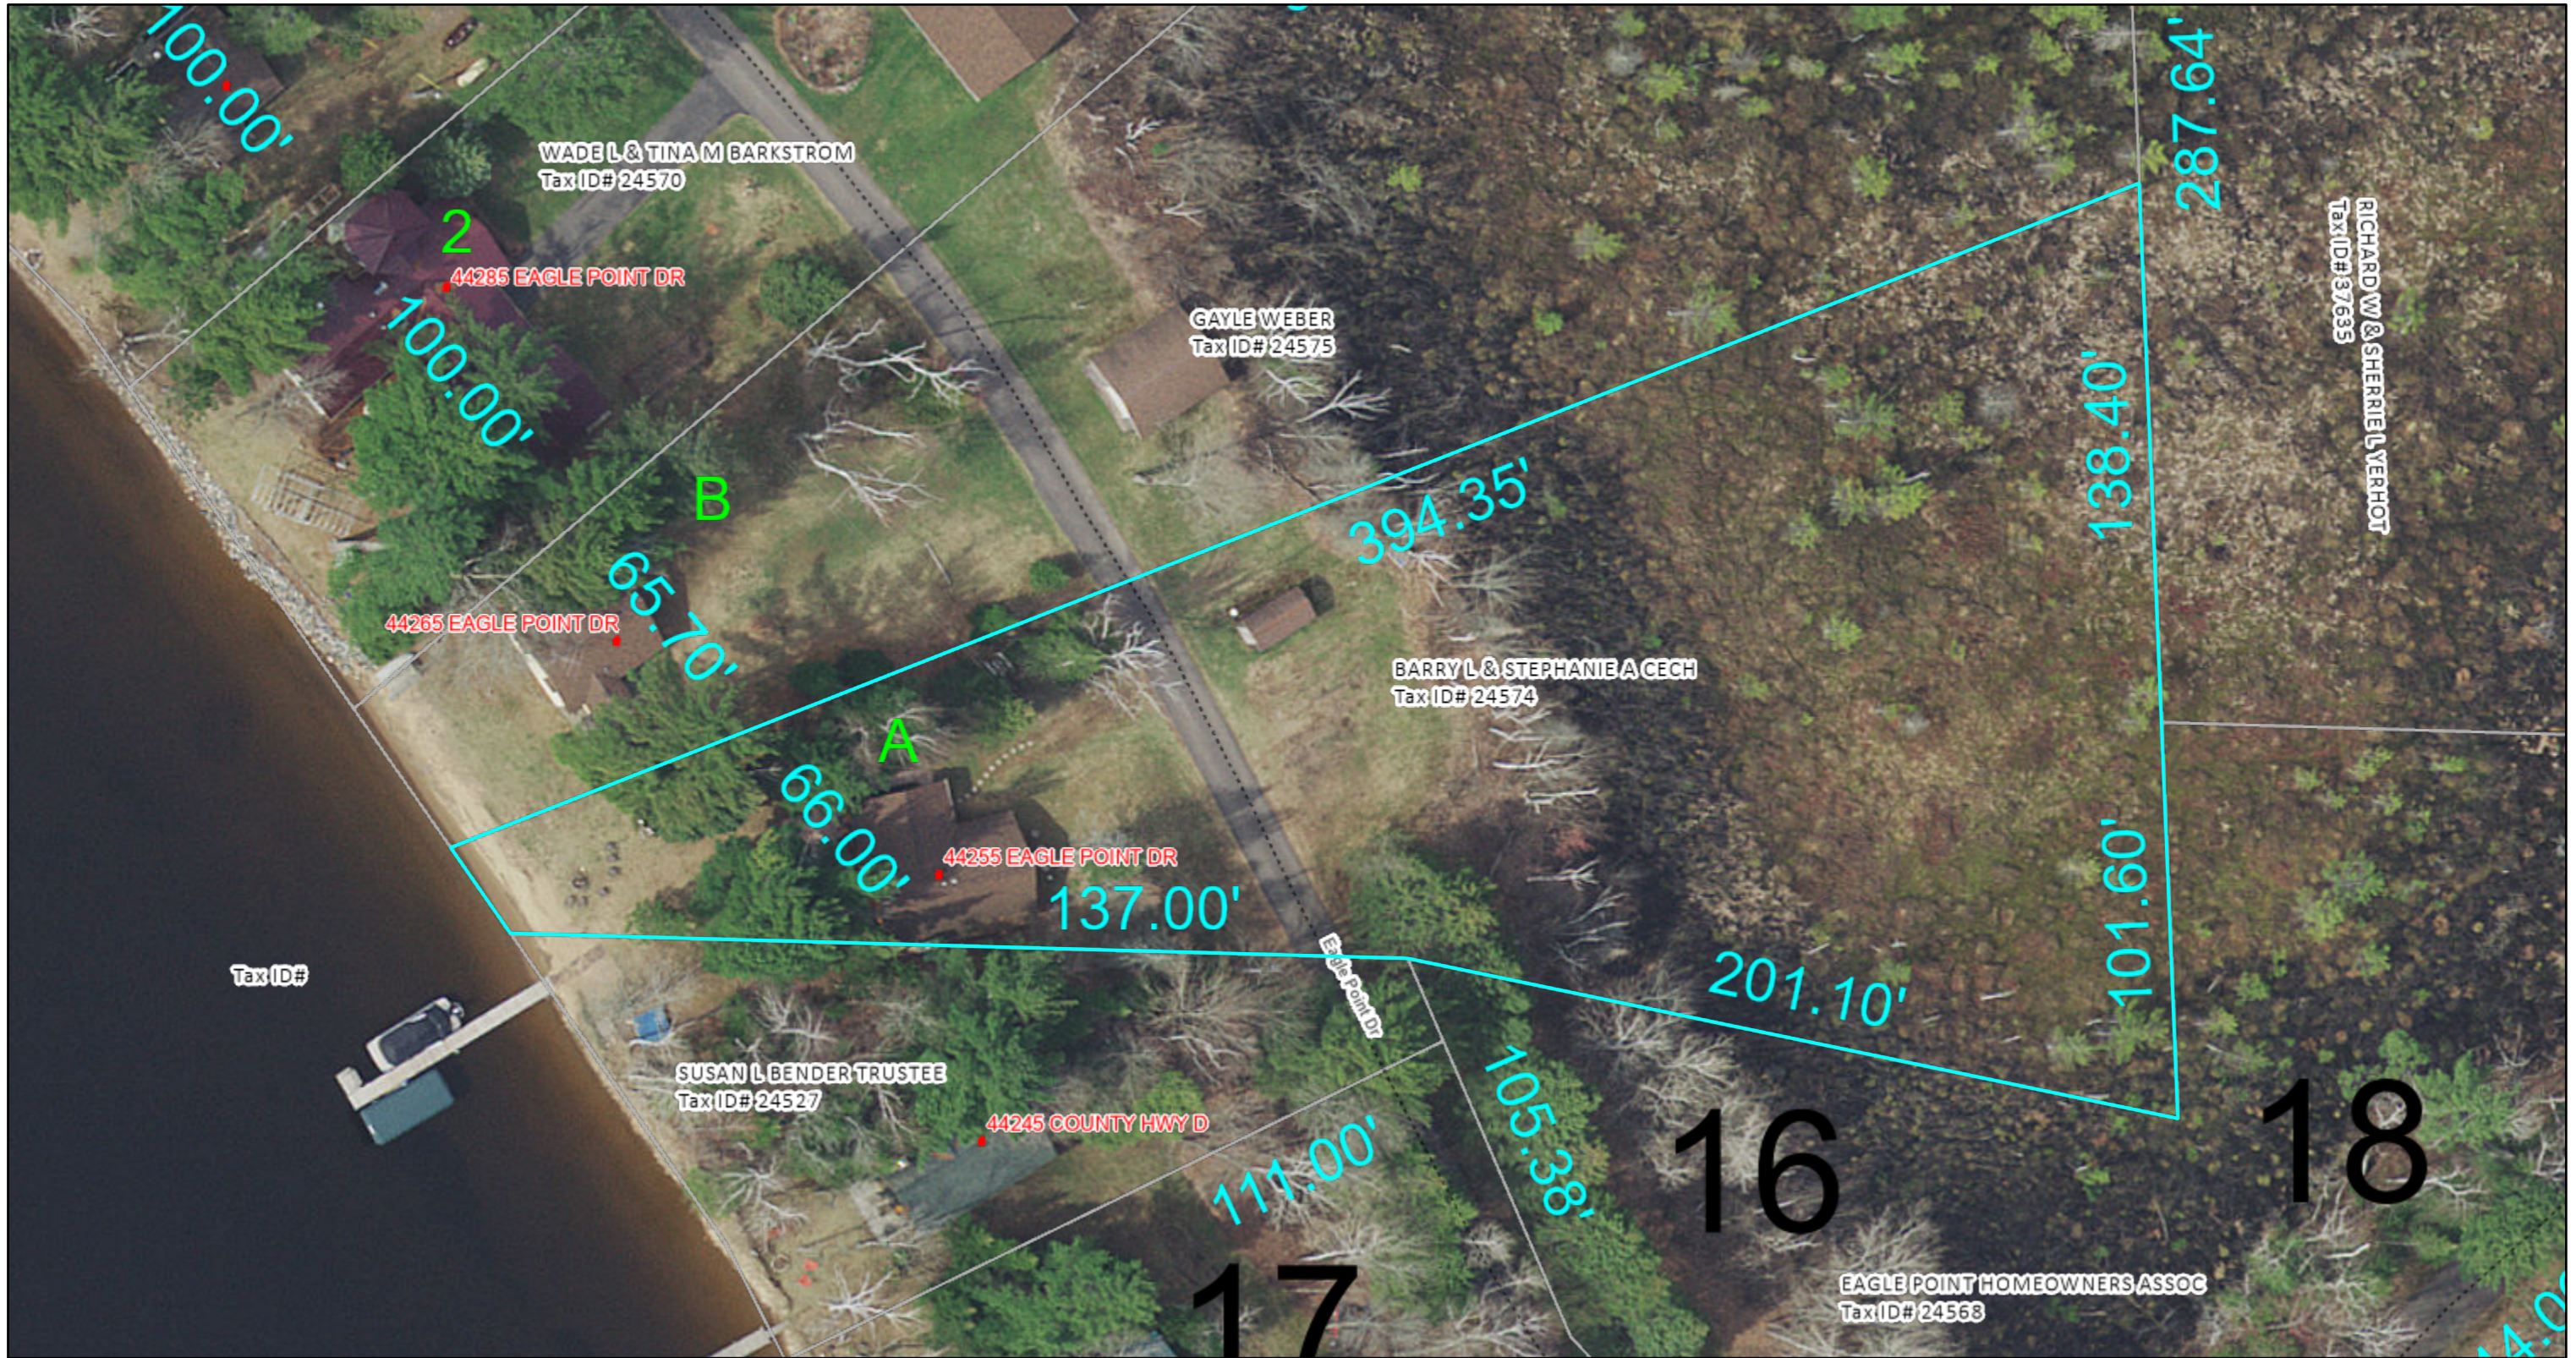

44255 Eagle Point Dr Aerial

12/28/2023, 10:26:43 AM

- Buildings
- All Roads
- Private
- Approximate Parcel Boundary

Bayfield