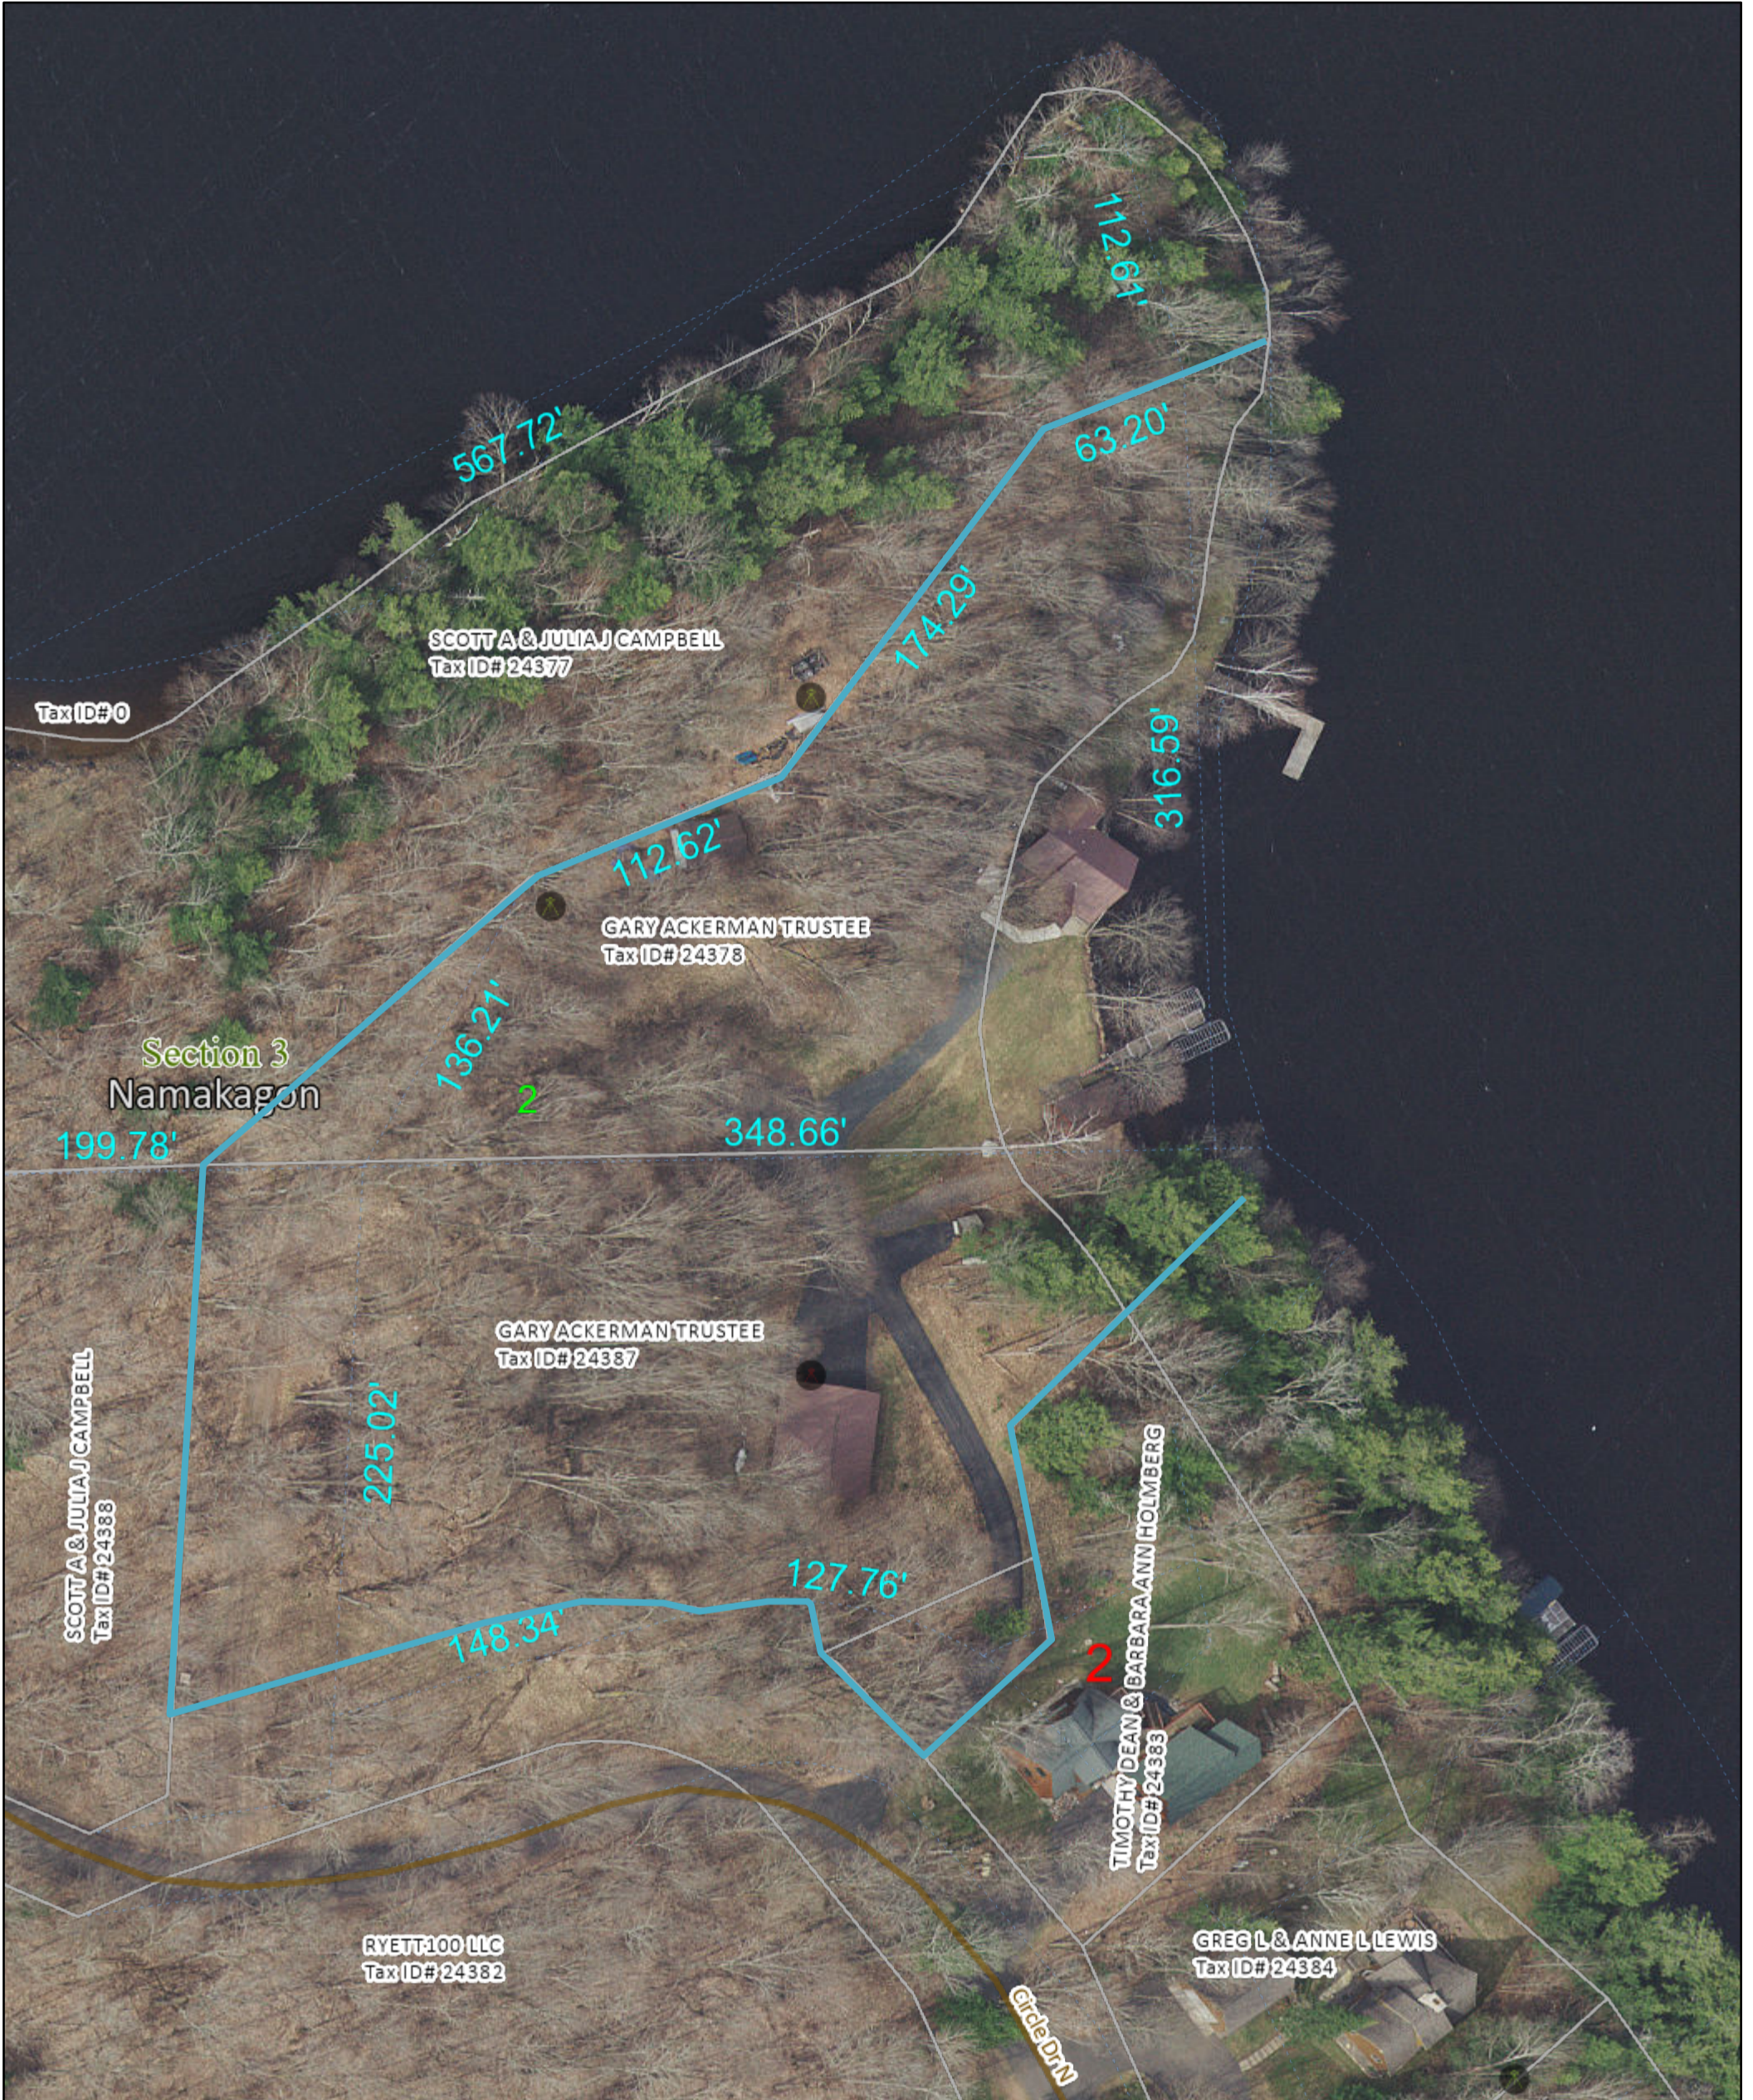

22620 Circle Drive N

4/4/2024, 3:26:47 PM

- Override 1
- - - - Meander Lines
- Approximate Parcel Boundary
- Section Lines
- Municipal Boundary

- All Roads
- Town
- Survey Maps**
- UnRecorded Map
- Recorded Map