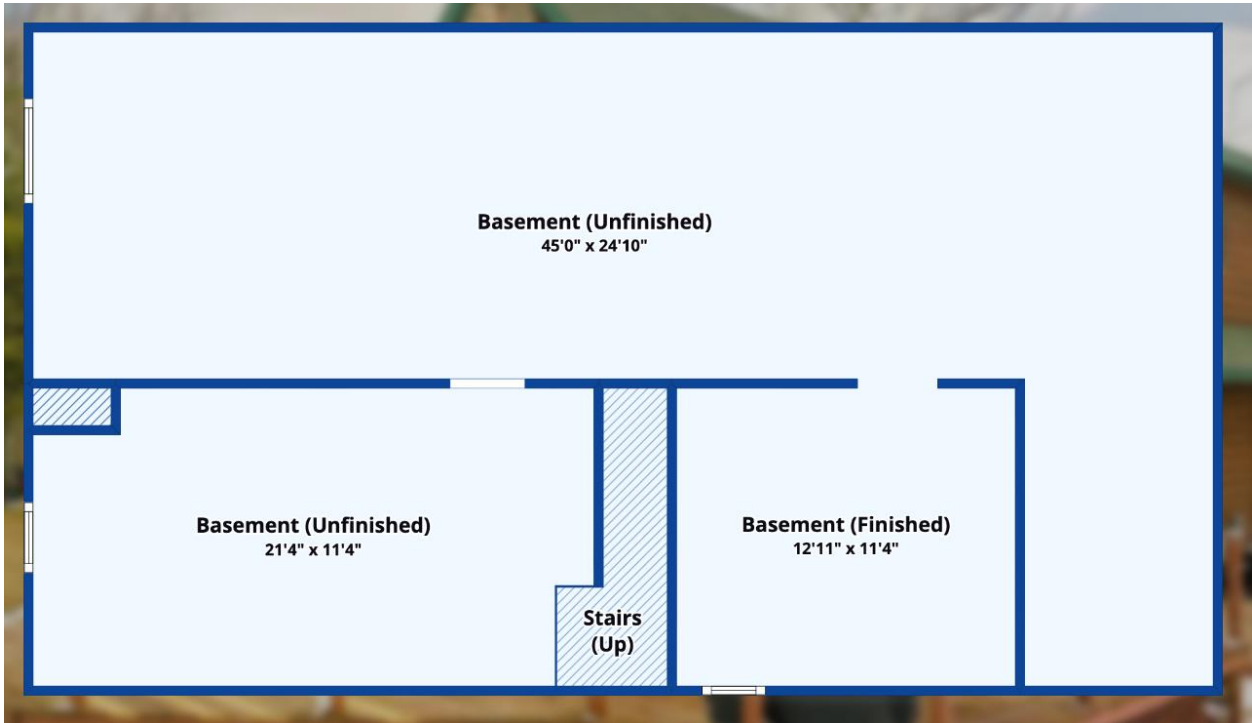

Floor Plans

47185 Bauer Road, Drummond, WI 54832

Floor plans/tour cannot be used for building or design purposes. Sizes and dimensions are approximate.

Floor plans/tour cannot be used for building or design purposes. Sizes and dimensions are approximate.