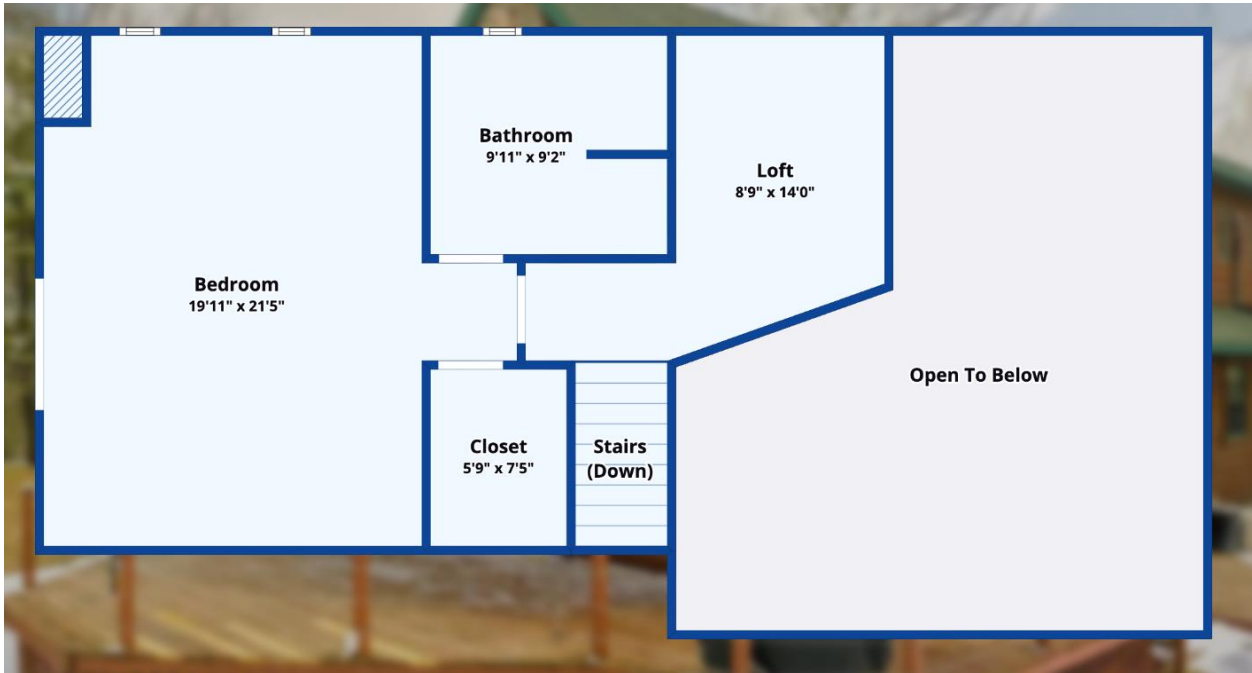

Floor Plans

47185 Bauer Road, Drummond, WI 54832

Floor plans/tour cannot be used for building or design purposes. Sizes and dimensions are approximate.

Floor plans/tour cannot be used for building or design purposes. Sizes and dimensions are approximate.